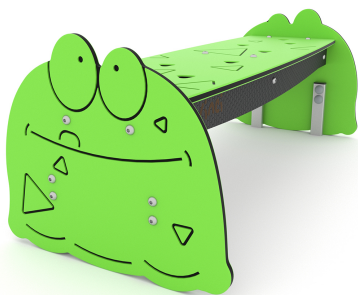

**Product technical sheet**

**PARK 0912**

**Product data**

Length	111 cm
Width	50 cm
Total height	43 cm
Availability of spare parts	YES
Installation time	2 h
Color options	

Data is subject to change without prior notice.

**Material specification**

- Hot-dip galvanized steel construction,
- Colorful elements made of durable HDPE plate, resistant to weather conditions,
- Stainless steel screws and/or screws covered with plastic caps,

**Additional information**

- small architecture, complementary element of the playground;
- no sharp edges or chinks that would pose a danger of jimming the head, fingers or any other body parts;
- render is for reference only, the actual appearance of the equipment and its color may vary;