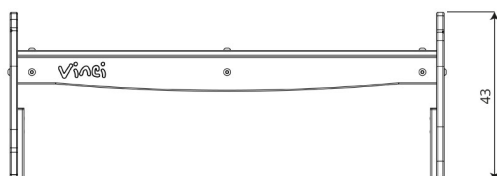

Guarantee

30 30 year guarantee - Structural strength of steel and stainless steel components

15 15 year guarantee - Structural failure of steel and stainless steel, for dynamic equipment

10 10 year guarantee - Structural failure of high density polyethylene and high pressure laminates components

5 5 year guarantee - Corrosion of stainless steel and hot dip galvanized and powder coated components; against bark beetles and rot in case of wooden structural elements

Detailed information in the guarantee card

Vinci Group Sp. z o.o.
Seminaryjna 9 Street
99-400 Łowicz

VAT: 534-250-14-46
PHONE: +48 42 203 24 99 ext. 26
M: +48 793 404 991

biuro@vinci-play.com
info@vinci-play.com
www.vinci-play.com