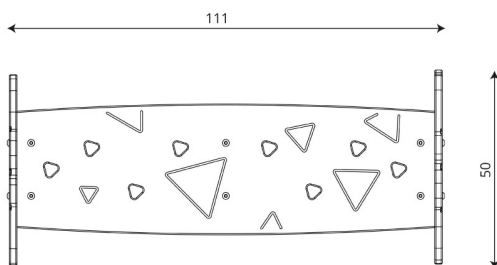

**Product technical sheet**

**PARK 0912**

**Product data**

Length	111 cm
Width	50 cm
Total height	43 cm
Availability of spare parts	YES
Installation time	2 h
Color options	

Data is subject to change without prior notice.

**Additional information**

- small architecture, complementary element of the playground;
- no sharp edges or chinks that would pose a danger of jimming the head, fingers or any other body parts;
- render is for reference only, the actual appearance of the equipment and its color may vary;