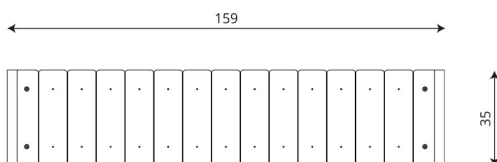

Product technical sheet

PARK 0925

Product data

Length	159 cm
Width	35 cm
Total height	36 cm
Availability of spare parts	YES
Installation time	1 h

Data is subject to change without prior notice.

Material specification

Additional information

- small architecture, complementary element of the playground;
- no sharp edges or chinks that would pose a danger of jimmie the head, fingers or any other body parts;
- render is for reference only, the actual appearance of the equipment and its color may vary;